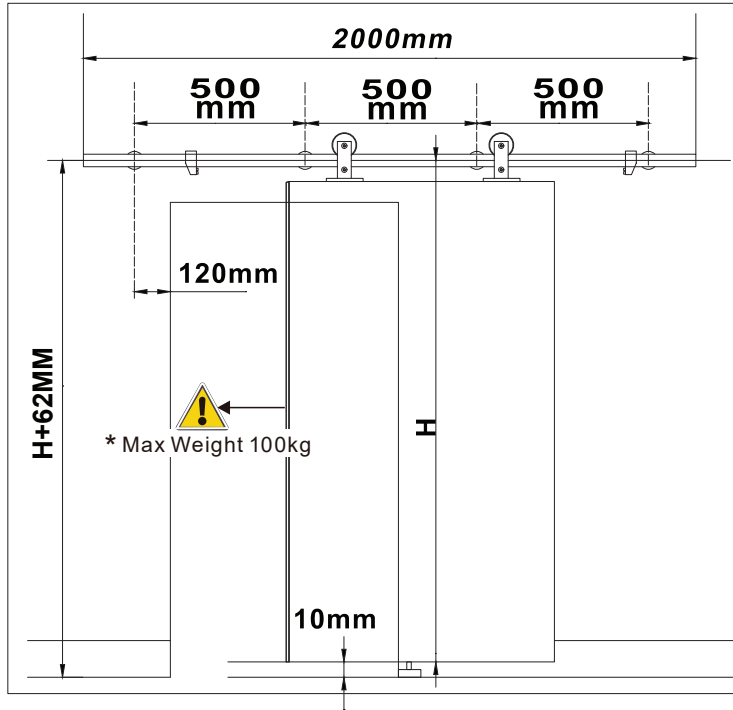

habo®

*The specified maximum weight is a calculated value and is not guaranteed, depending on wall material.

2

3

For wood doors

4

For aluminum frame glass doors

5